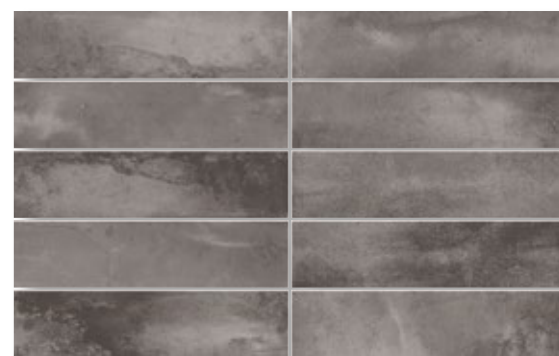

# ABSTRACT

7,5×30 cm./3"×11.8"  
8 mm. de espesor/thickness

187855 Abstract Smoke  
M917

187856 Abstract Taupe  
M917

187854 Abstract Decor  
M960

187857 Abstract Blue  
M917

187858 Abstract Antracite  
M917