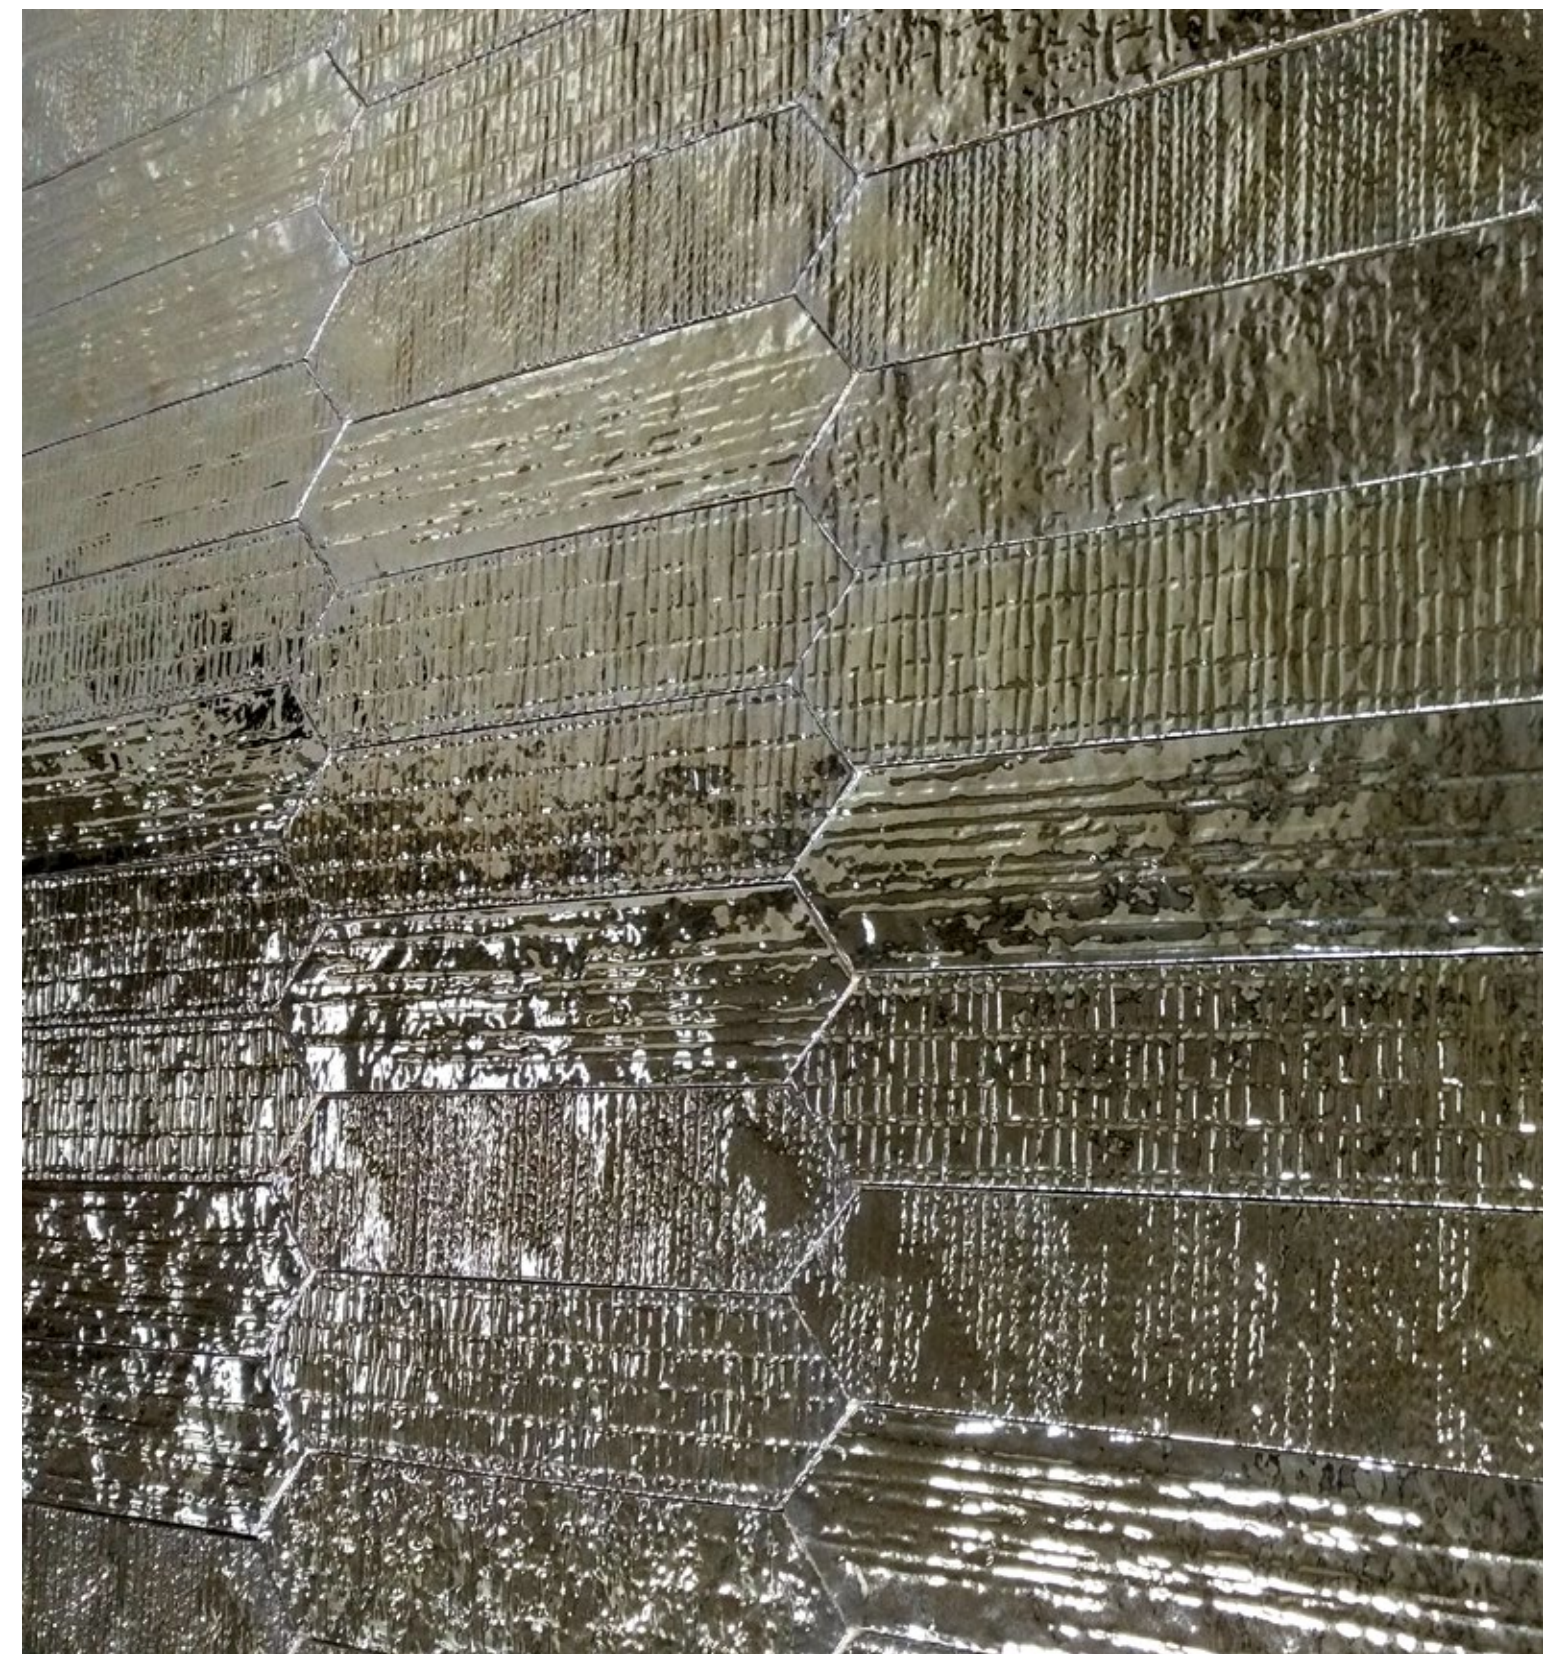

# CRACKLE METAL

6,5×33 cm./2.6"×13"  
8 mm. de espesor/thickness

187780 Crackle Decor Metal  
M977